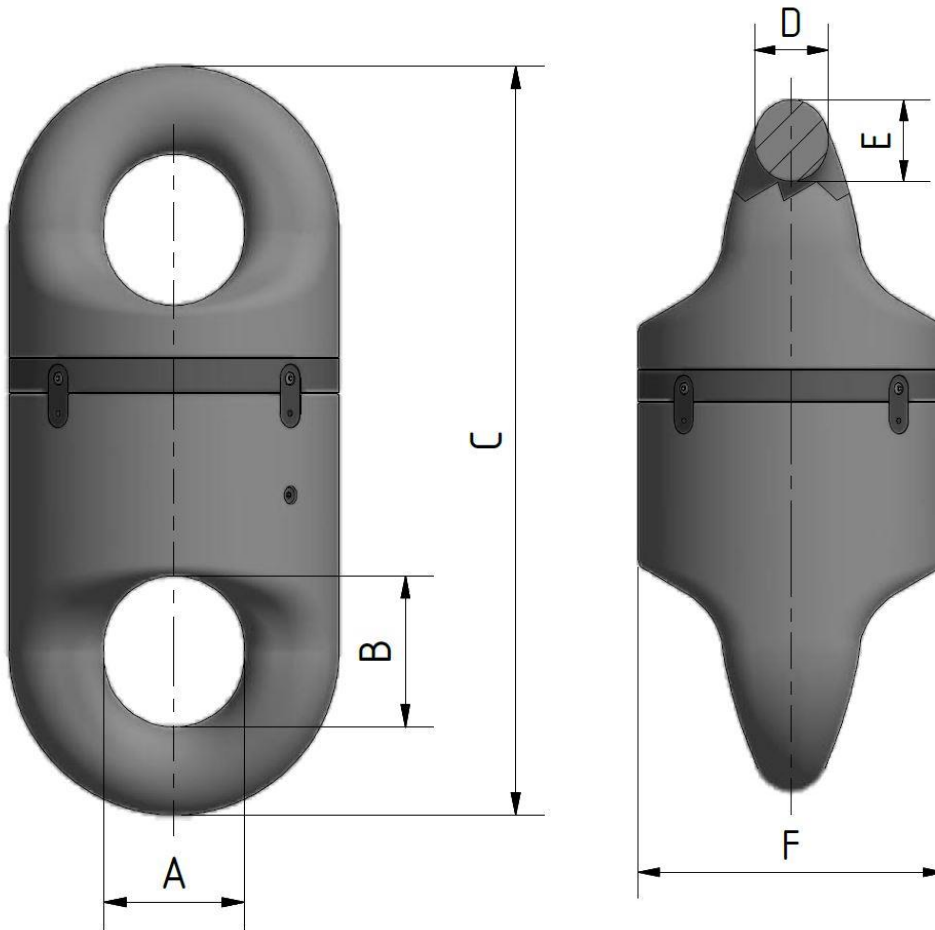

# Swivels

## Bullet Swivel

Offshore accessory to be used for Temporary and Mobile Mooring

chain dia.	A	B	C	D	E	F	R4 PL kN	R4 MBL kN
70-76	140	145	663	83	83	316	4731	6002

Application: Temporary and Mobile Mooring

Manufactured & Tested: in Germany by Feubo